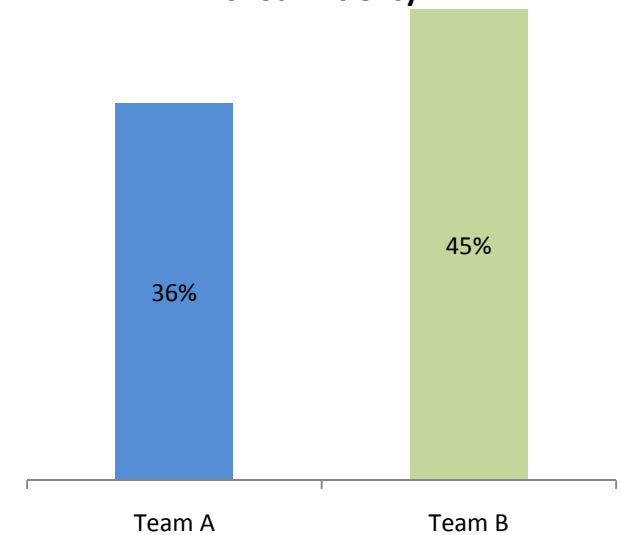

Team A	Fouls	Team B
15	Total	14
7	Scoreable	8
5	Points Conceded	4
3	Yellow	1
0	Red	1

Attacks : Shots : Scores

Team A **51** : **33** : **12**
 Team B **23** : **22** : **10**

Territorial Effectiveness

Shot Efficiency

Territorial Effectiveness -
% of Attacks resulting in a Shot

Shot Efficiency -
% of Shots resulting in a Score