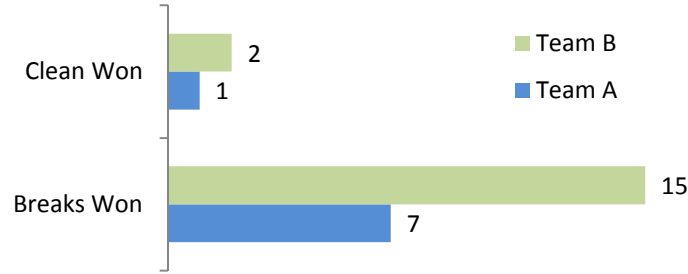

Match Report

Team A
1 - 15

Team B
2 - 7

Team A Kickouts

Team B Kickouts

Total % Kickouts Won

Team A	Scores	Team B
1	Goals	2
15	Points	7
4	From Frees	5
1	Saved	2
12	Wide	13

Team A	Turnovers	Team B
5	Dispossessions	7
3	Poor Kick	9
2	Poor Hand Pass	2
4	Foul Ball	1
14	Total	19

Team A	Fouls	Team B
15	Total	14
7	Scoreable	8
5	Points Conceded	4
3	Yellow	1
0	Red	1

Attacks : Shots : Scores

Team A **51** : **33** : **12**
 Team B **23** : **22** : **10**

Territorial Effectiveness

Shot Efficiency

Territorial Effectiveness -
% of Attacks resulting in a Shot

Shot Efficiency -
% of Shots resulting in a Score