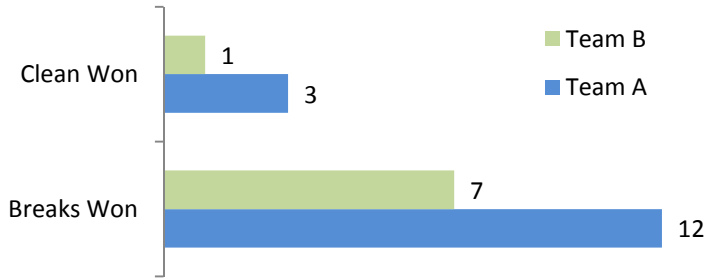

Match Report

Team A
1 - 15

Team B
2 - 7

Team A Kickouts

Team B Kickouts

Total % Kickouts Won

Team A	Scores	Team B
1	Goals	2
15	Points	7
4	From Frees	5
1	Saved	2
12	Wide	13

Team A	Turnovers	Team B
5	Dispossessions	7
3	Poor Kick	9
2	Poor Hand Pass	2
4	Foul Ball	1
14	Total	19

Team A	Fouls	Team B
15	Total	14
7	Scoreable	8
5	Points Conceded	4
3	Yellow	1
0	Red	1

Attacks : Shots : Scores

Team A **51** : **33** : **12**
 Team B **23** : **22** : **10**

Territorial Effectiveness

Shot Efficiency

Territorial Effectiveness -
% of Attacks resulting in a Shot

Shot Efficiency -
% of Shots resulting in a Score