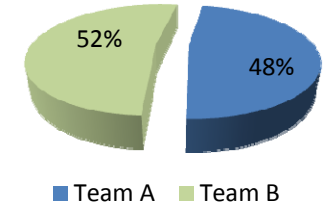

Match Report

Team A
1 - 15

Team B
2 - 7

Team A Kickouts

Team B Kickouts

Total % Kickouts Won

Team A	Scores	Team B
1	Goals	2
15	Points	7
4	From Frees	5
1	Saved	2
12	Wide	13

Team A	Turnovers	Team B
5	Dispossessions	7
3	Poor Kick	9
2	Poor Hand Pass	2
4	Foul Ball	1
14	Total	19

Team A	Fouls	Team B
15	Total	14
7	Scoreable	8
5	Points Conceded	4
3	Yellow	1
0	Red	1

Attacks : Shots : Scores

Team A **51** : **33** : **12**
 Team B **23** : **22** : **10**

Territorial Effectiveness

Shot Efficiency

Territorial Effectiveness -
% of Attacks resulting in a Shot

Shot Efficiency -
% of Shots resulting in a Score