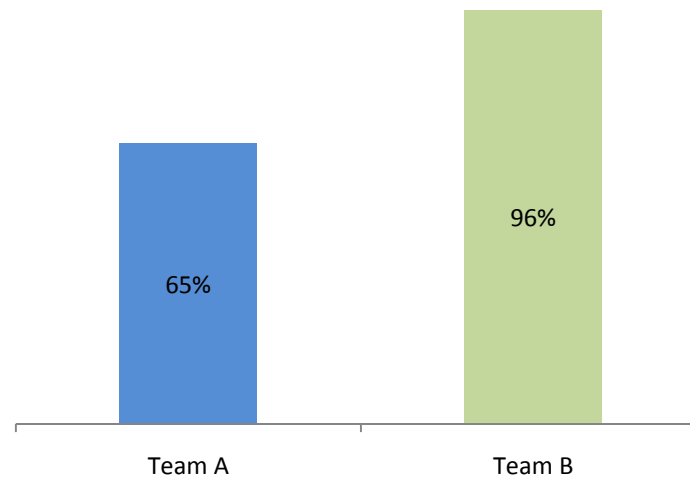

Match Report

Team A
1 - 15

Team B
2 - 7

Team A Kickouts

Team B Kickouts

Total % Kickouts Won

Team A	Scores	Team B
1	Goals	2
15	Points	7
4	From Frees	5
1	Saved	2
12	Wide	13

Team A	Turnovers	Team B
5	Dispossessions	7
3	Poor Kick	9
2	Poor Hand Pass	2
4	Foul Ball	1
14	Total	19

Team A	Fouls	Team B
15	Total	14
7	Scoreable	8
5	Points Conceded	4
3	Yellow	1
0	Red	1

Attacks : Shots : Scores

Team A **51** : **33** : **12**
 Team B **23** : **22** : **10**

Territorial Effectiveness

Shot Efficiency

Territorial Effectiveness -
% of Attacks resulting in a Shot

Shot Efficiency -
% of Shots resulting in a Score